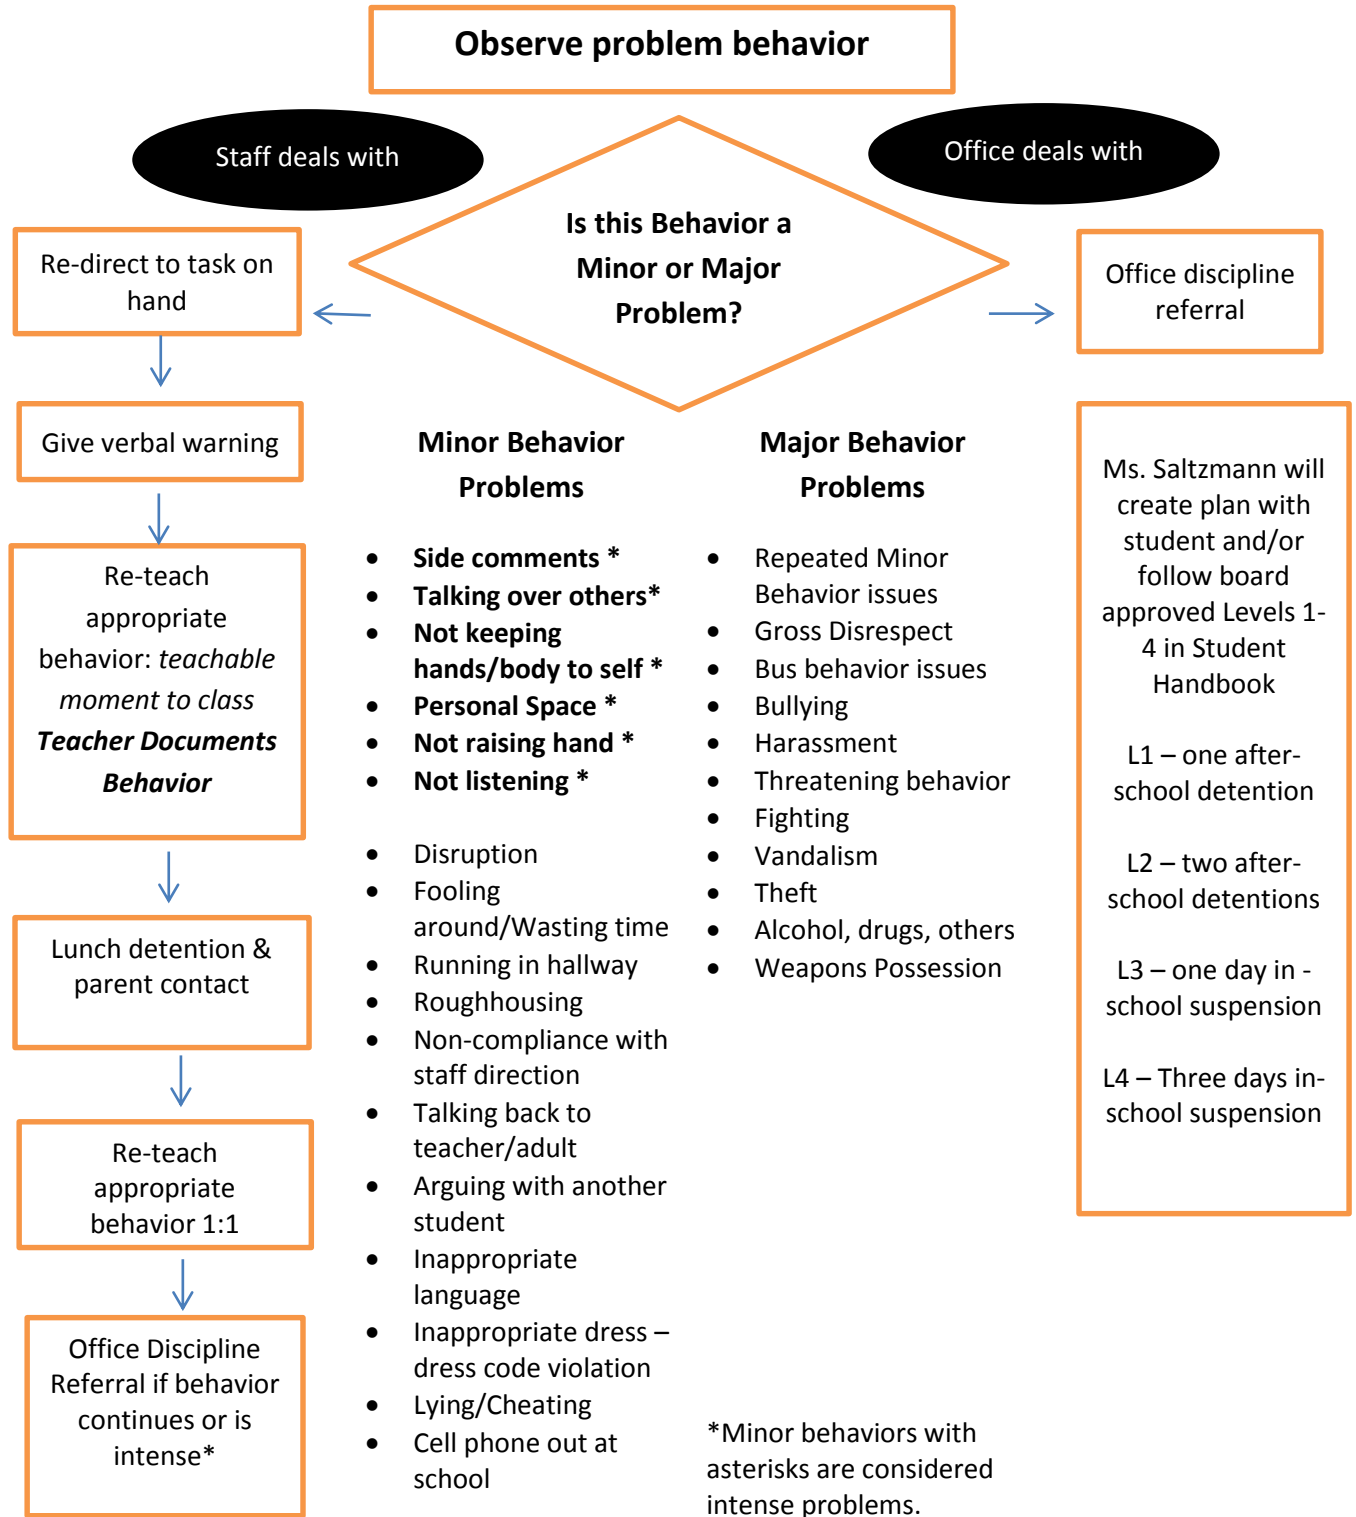

Washington-Caldwell Minor/Major Behavior Consequences

Please Note:

- Every day starts with a clean slate.
- At any time during the consequence process, it is acceptable to make an Office referral at the discretion of the teacher.